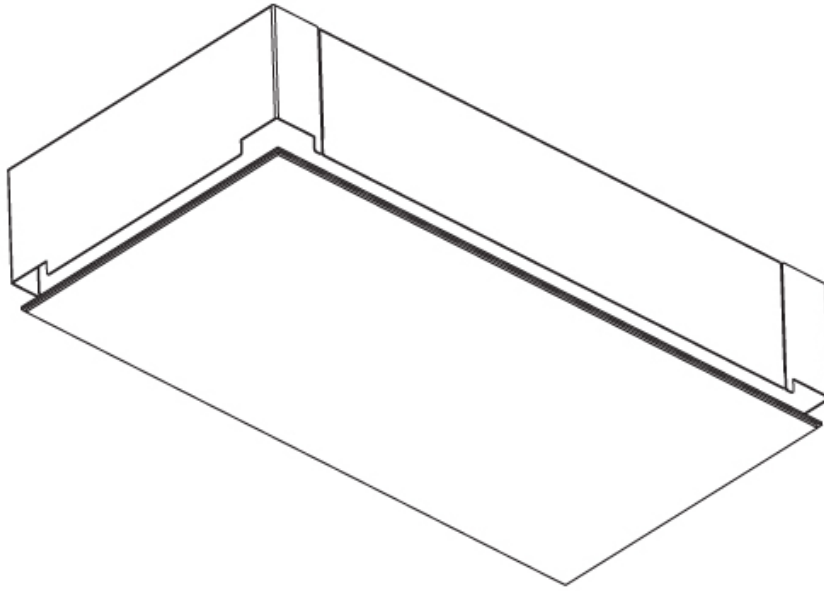

PI2 WHITELINE TRIMLESS

A36814-

PROJECT

TYPE

SPECIFIER

QUANTITY

DATE